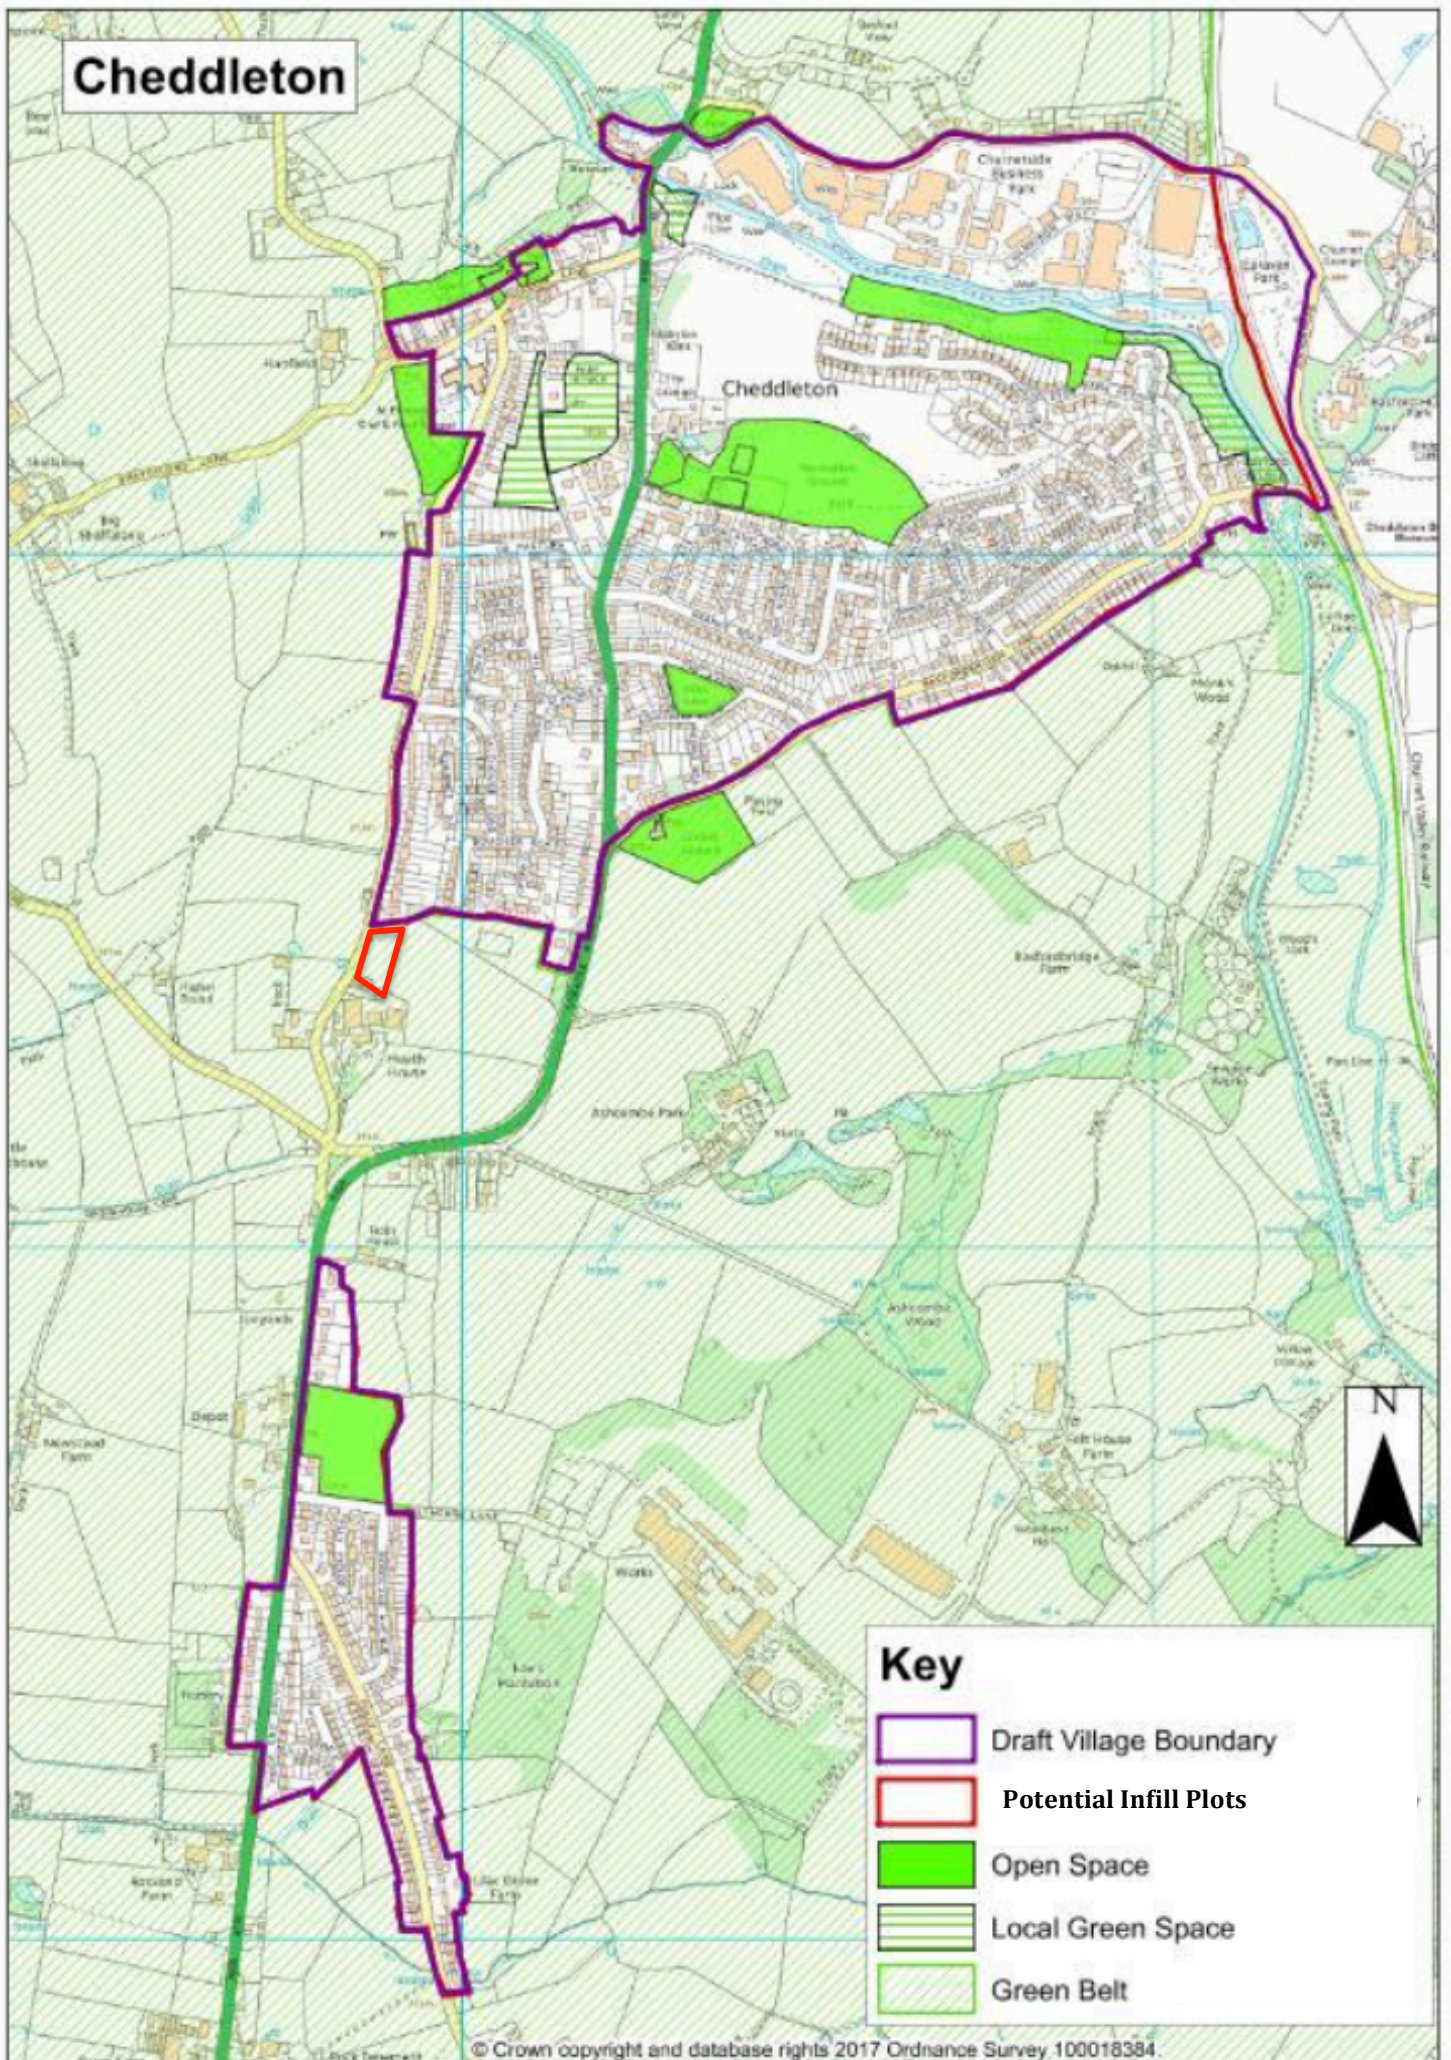

Cheddleton

Key

-  Draft Village Boundary
-  Potential Infill Plots
-  Open Space
-  Local Green Space
-  Green Belt