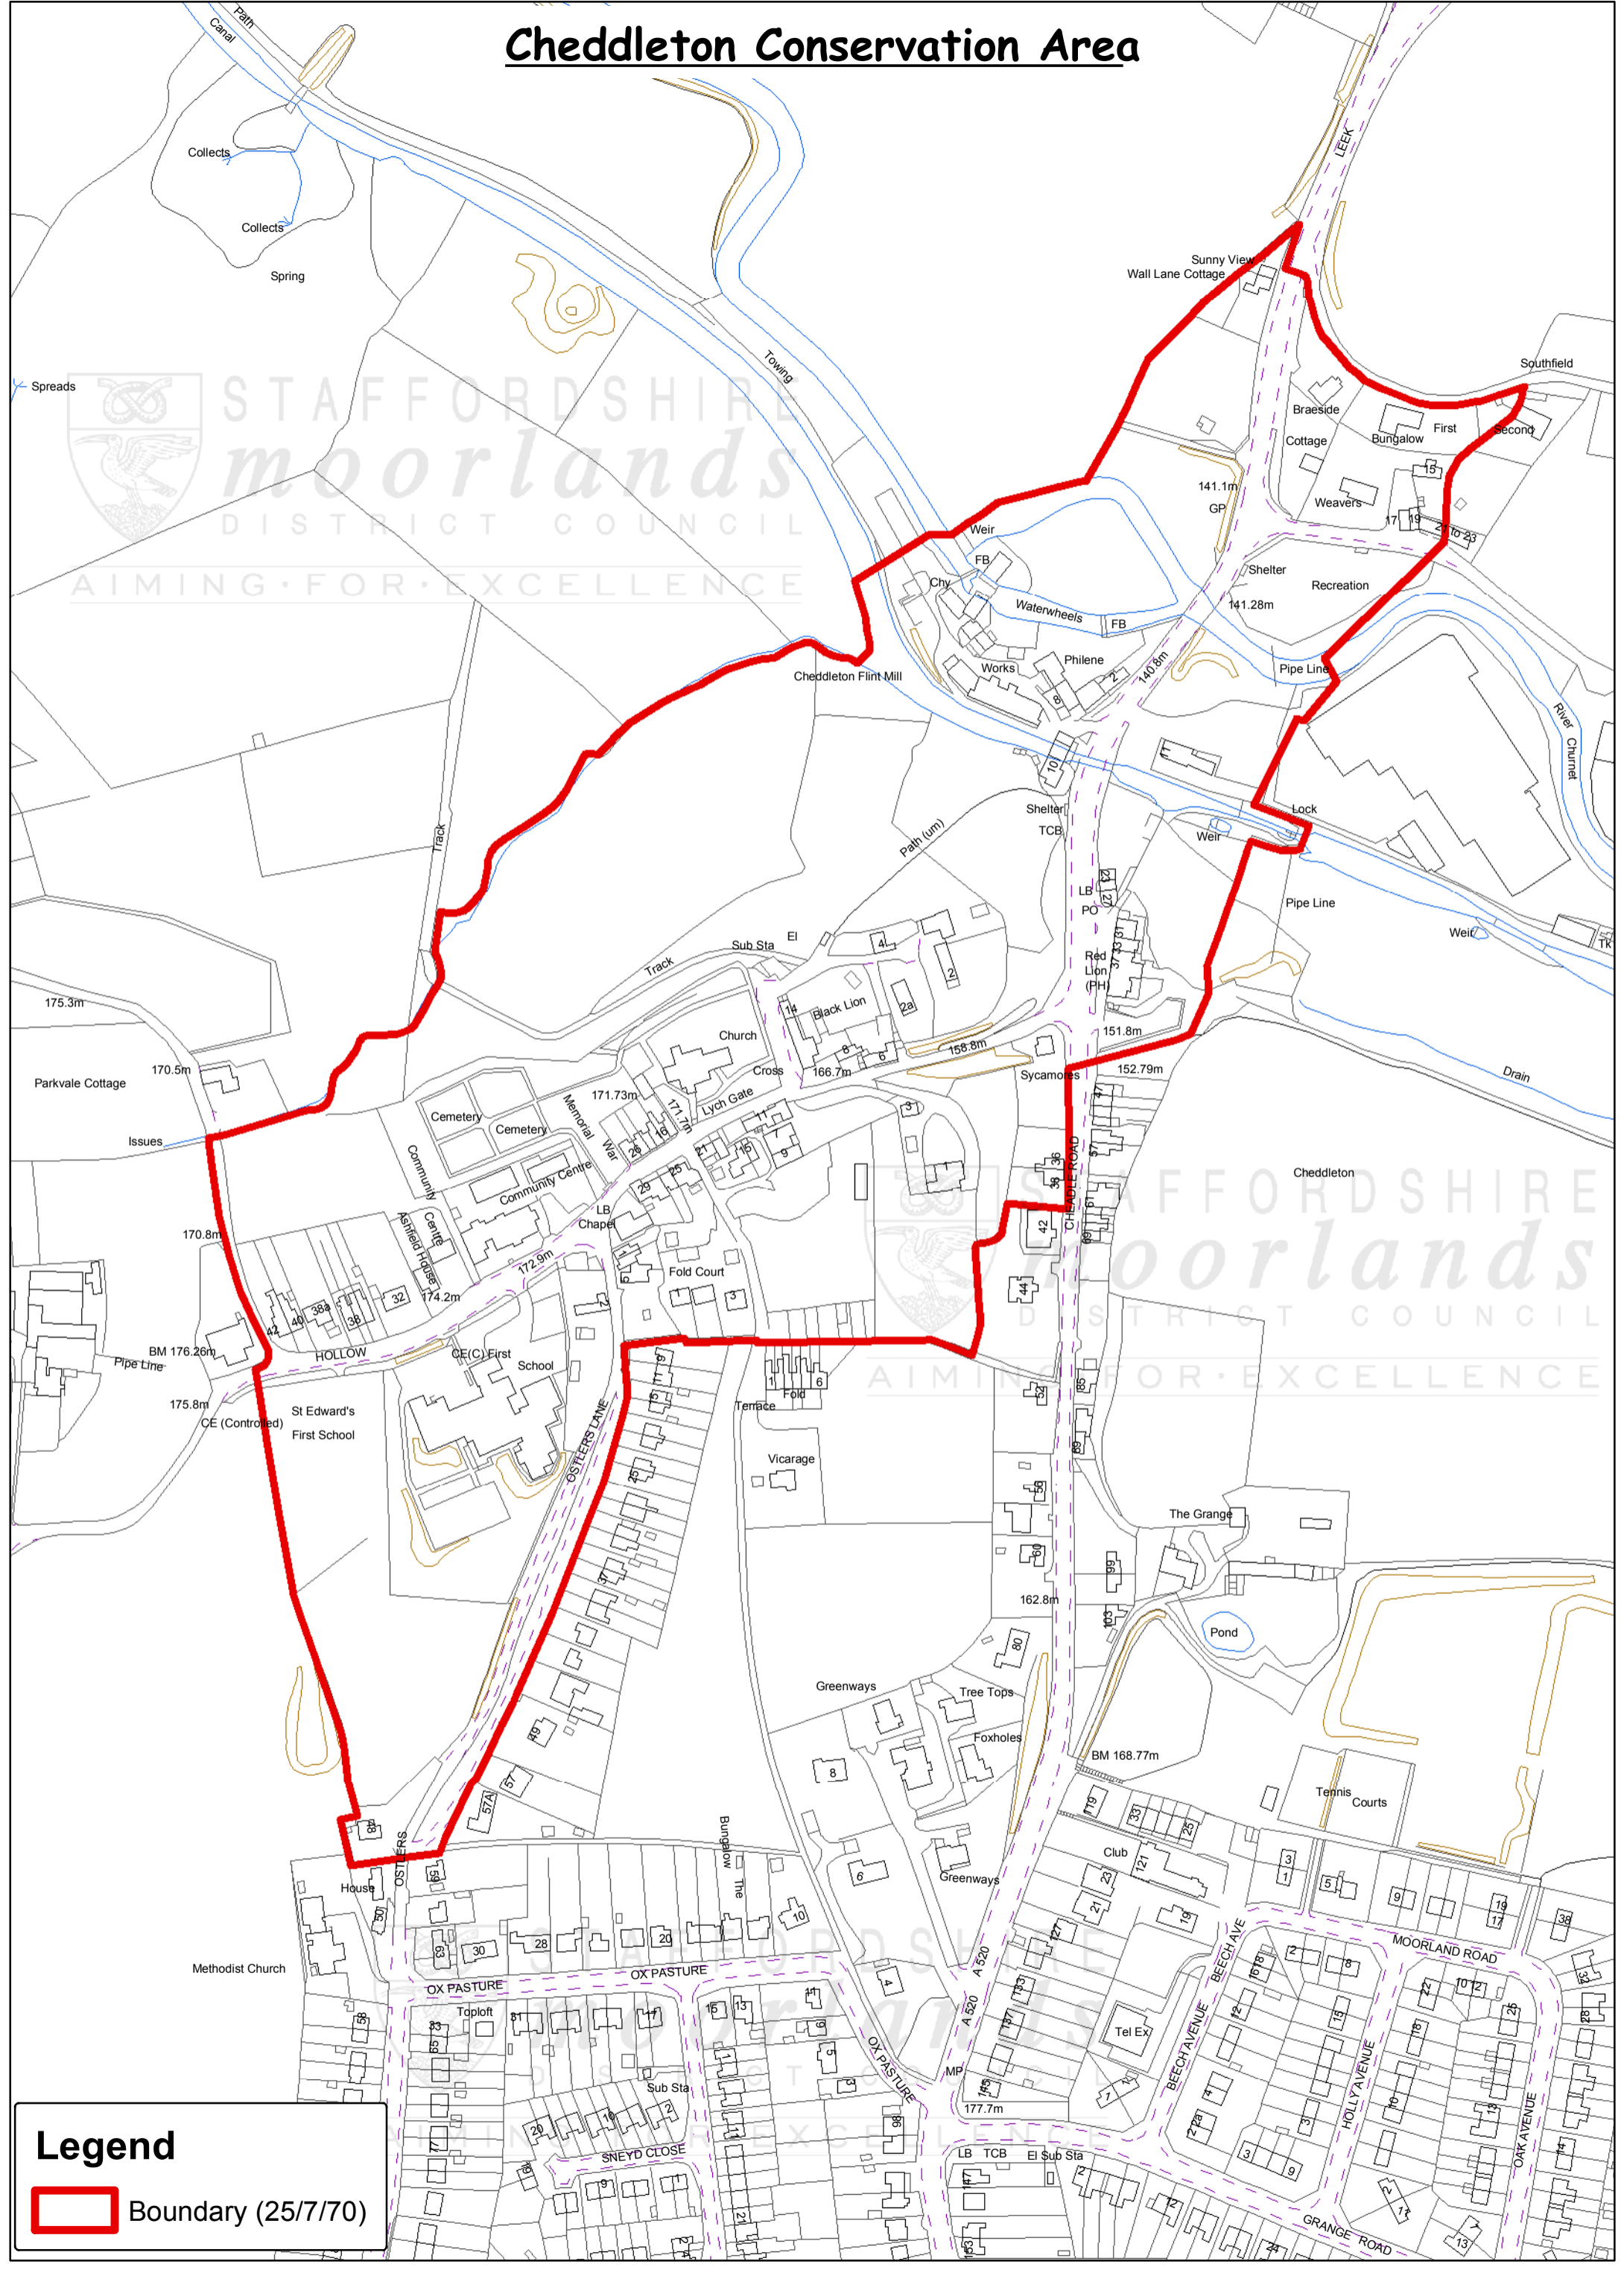

# Cheddleton Conservation Area

**Legend**

Boundary (25/7/70)

Scale 1:2500

This map is reproduced from Ordnance Survey material with the permission of Ordnance Survey on behalf of the Controller of Her Majesty's Stationery Office. © Crown copyright. Unauthorised reproduction infringes Crown copyright and may lead to prosecution or civil proceedings. Staffordshire Moorlands District Council. Licence No. 100018384. 2006.